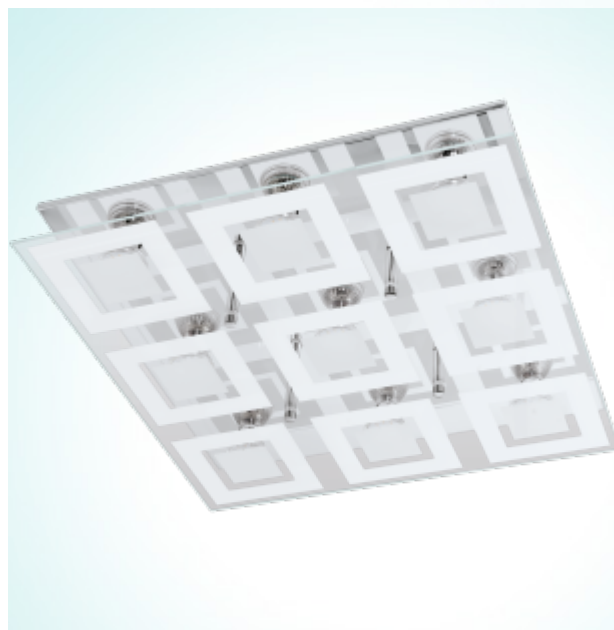

94227

ALMANA

General Information

Article:	94227
Lighting Type:	wall / ceiling luminaire
Collection:	Style
EAN Code:	9002759942274

Dimensions

Depth:	470 mm
Height:	470 mm
Overhang:	90 mm
Weight:	6.113 kg

Illuminant

Socket:	GU10
Illuminant:	GU10-LED
Delivery:	incl.
Wattage:	9x 3W
Luminous Flux:	9x 240 lm
Luminous Colour:	3000K warm white
Average Lifetime:	15,000 h
Colour Rendering Index:	>80 Ra
Energy Efficiency:	A+
Suitable for:	A++ - B
kWh/1000:	3.00
Info on Recycling:	more Information

Detailed Information

Material & Colour

Enclosure Material:	steel
Enclosure Colour:	chrome
Glass / Shade Material:	satinated glass
Glass / Shade Colour:	white, clear

Technical Information

Protection Rating:	IP20
Protection Class:	1
Line Voltage:	220-240V,50/60Hz
Operation Voltage:	220-240V,50/60Hz

LED

Technical changes reserved